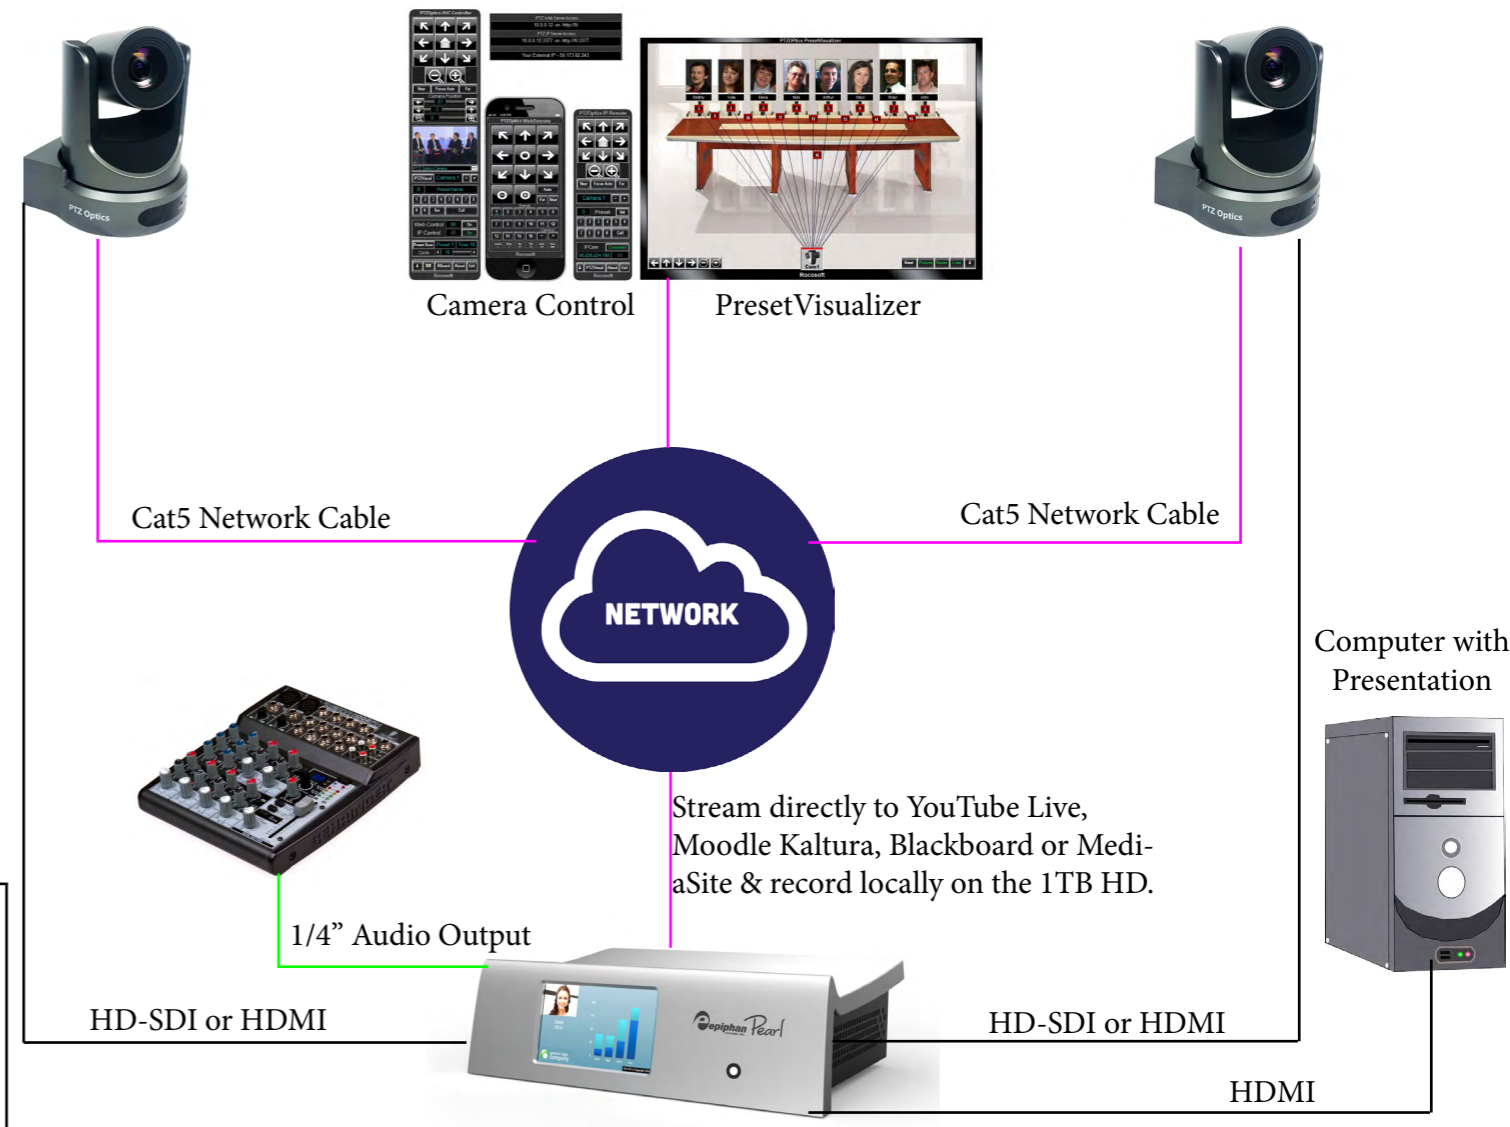

Education

room configuration | lecture capture

Classroom Lecture Capture

Includes:

- (1) PTZOptics 12X-SDI
- (1) PTZOptics 20X-SDI
- (1) PTZOptics IP Joystick Controller
- (2) 50' Cat5 Network Cables
- (2) 75' HD-SDI Video Cables
- (2) 1/4" Stereo Audio Cabling
- (1) IP Control Software (Optional)

Existing:

- (1) Epiphan Pearl
- (1) Audio Mixer

Mounting Options:

- Wall Mount (PT-WM-SM)
- Ceiling Mount (PTZO-CM)

Color Code Legend

HDMI or HD-SDI

1/4" Audio Cable

Cat5 Network Cable