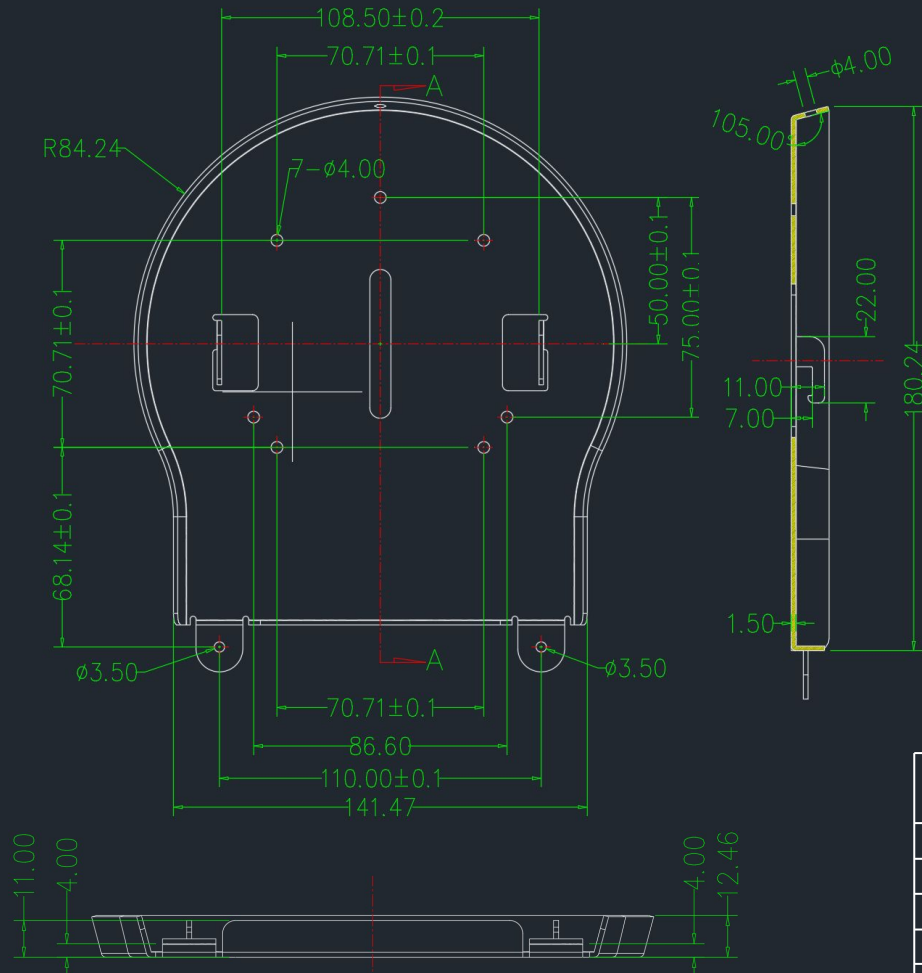

HuddleCamHD						
			Placement	Bottom Assembly	Model	PT-CM-3-xx
					Date	2023.09.13
					Scale	1:1
					Units	mm

HuddleCamHD						
		Placement	Top Assembly	Model	PT-CM-1-xx	
				Date	2023.09.13	
				Scale	1:1	
				Units	mm	